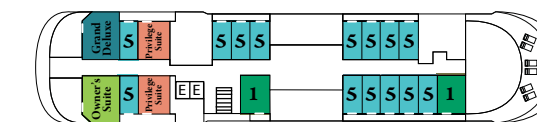

DECK PLAN

- Category 8
- Category 7
- Category 6
- Category 5
- Category 4
- Category 3
- Category 2
- Category 1
- Privilege Suite
- Grand Deluxe Suite
- Owner's Suite

Deck 7

Deck 6

Deck 5

Deck 4

Deck 3

- ↓ Convert to adjoining suites
- ♿ Modified accessible suites:
Feature a queen-size bed
(no twin option)
- ◇ Prestige Suites, Decks 5 and 6
capacities to be advised

Ponant EXPLORER SERIES

LE LAPÉROUSE

LE CHAMPLAIN

Each five-star stateroom and suite (up to 484 square feet) features a private balcony. Grand deluxe suites have a bay window and spacious private terrace. Accommodations offer two twin beds or one queen bed, individual climate control, and private bathrooms with a shower and luxury hotel-style amenities.

SHIP STATS

Number of ships in fleet: Six

Officers and crew: International (110)

Language: English/French

Suites and staterooms: 92

Accommodations size: 204 to 485 square feet

Length: 430 feet

Width: 59 feet