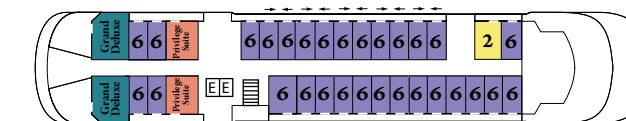

DECK PLAN

- Category 8
- Category 7
- Category 6
- Category 5
- Category 4
- Category 3
- Category 2
- Category 1
- Privilege Suite
- Grand Deluxe Suite
- Owner's Suite

Deck 7

Deck 6

Deck 5

Deck 4

Deck 3

- ↓ Convert to adjoining suites
- ♿ Modified accessible suites:
Feature a queen-size bed
(no twin option)
- ◇ Prestige Suites, Decks 5 and 6
capacities to be advised

Ponant EXPLORER SERIES

LE LAPÉROUSE

LE CHAMPLAIN

Each five-star stateroom and suite (up to 484 square feet) features a private balcony. Grand deluxe suites have a bay window and spacious private terrace. Accommodations offer two twin beds or one queen bed, individual climate control, and private bathrooms with a shower and luxury hotel-style amenities.

SHIP STATS

Number of ships in fleet: Six

Officers and crew: International (110)

Language: English/French

Suites and staterooms: 92

Accommodations size: 204 to 485 square feet

Length: 430 feet

Width: 59 feet